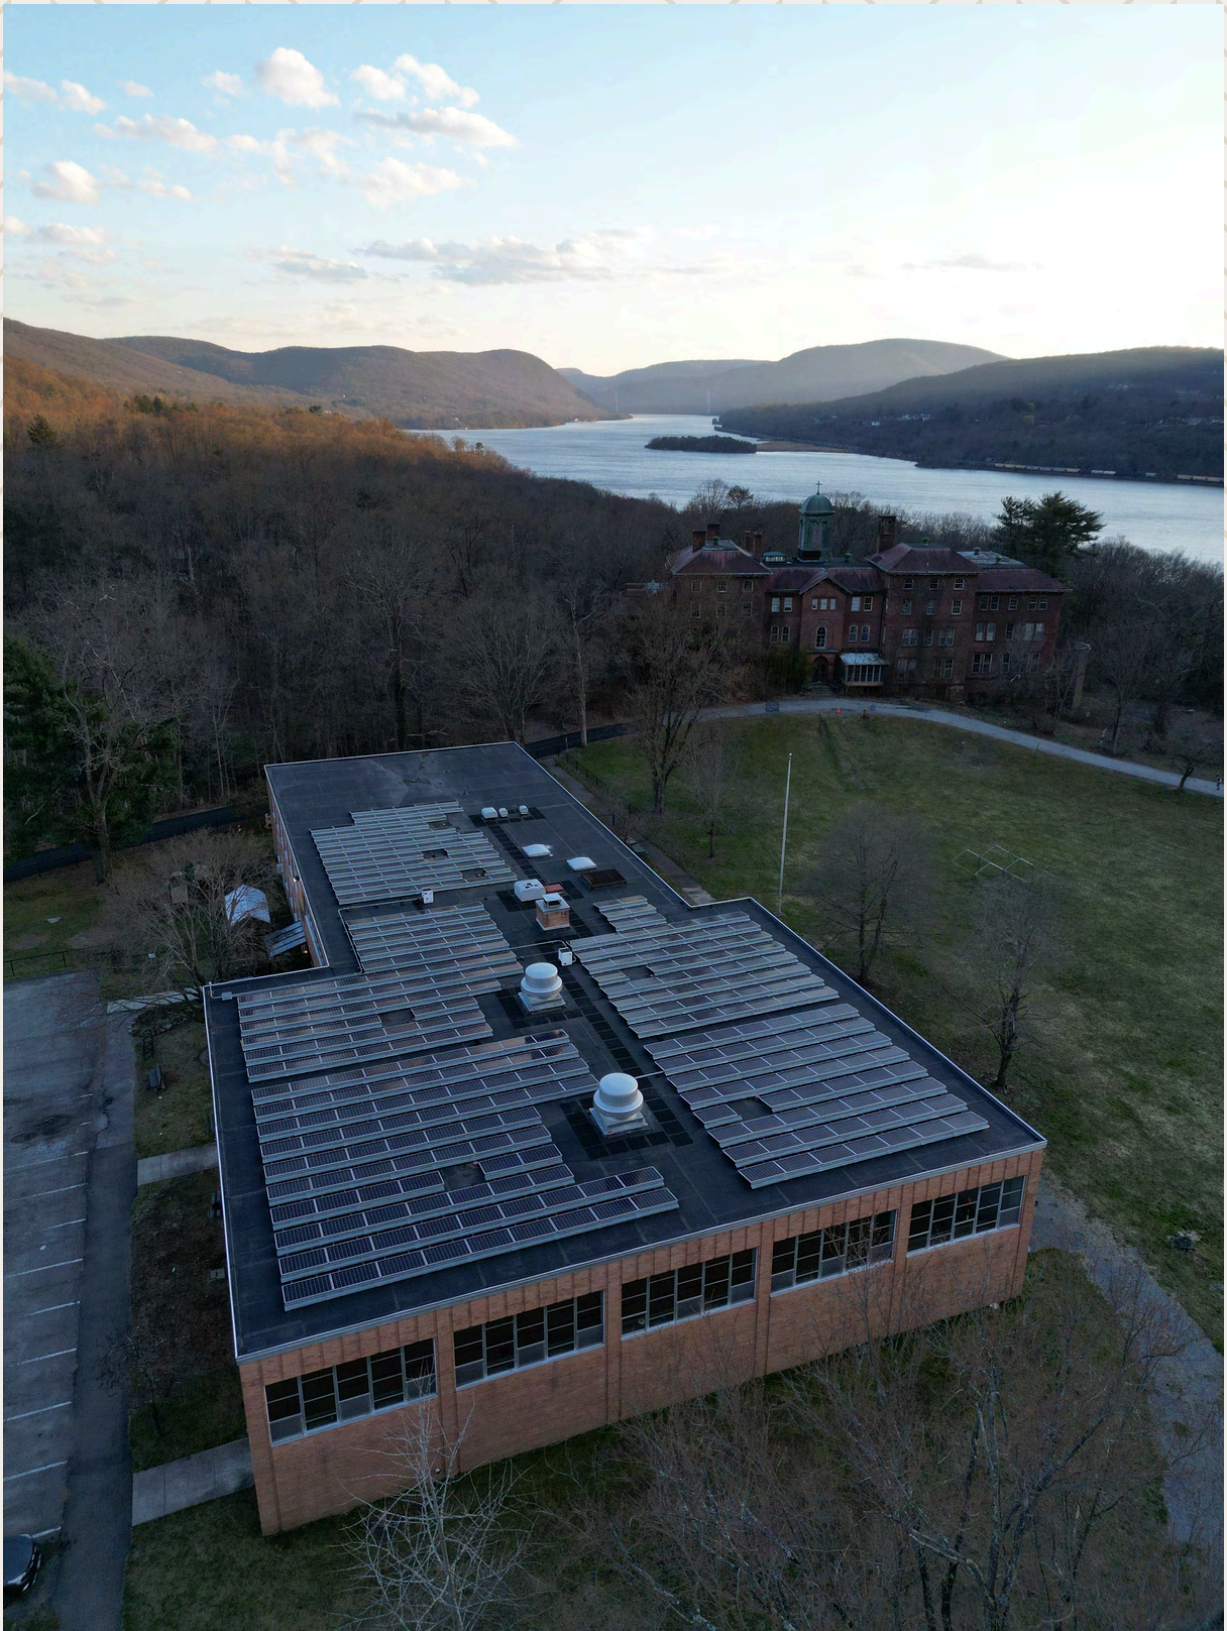

Phillipstown Recreation

1938 Route 45 55, Modena, NY 12548
(845) 255-0610
www.nyssf.com

BuySolarLocal.com
New York State Solar Farm