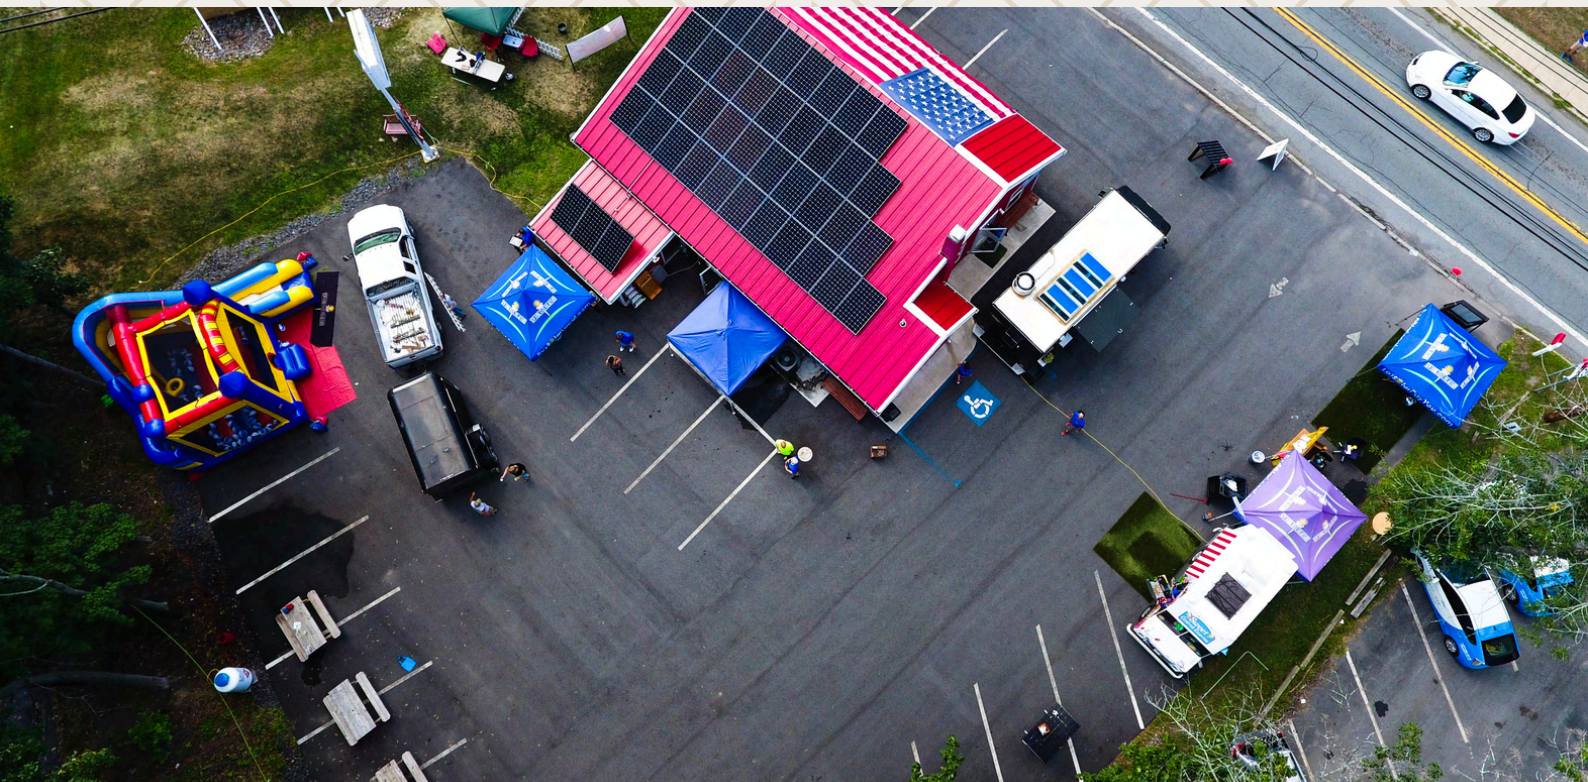

ABOUT US

New York State Solar Farm (NYSSF) brings together the benefits of the most powerful Solar Panel on the planet, with the longest and most inclusive warranty available - power, parts, and labor for 25 years.